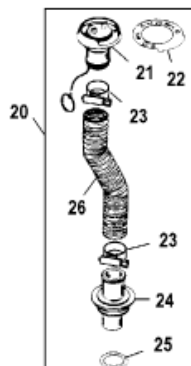

40

1599

14

20

Parts List

Ref	Class	Part	Description	Qty	Comment	Footnote
		887767K03	START/STOP SWITCH KIT (Triple	1		
-	22	852400	FLUSH COUPLING	1		
-		15969A 3	DECK OIL FILL KIT	1		
-		812497A 2	DIODE ASSEMBLY	1	(Dual Engine)	
-		44357Q 2	FLUSHING ATTACHMENT	1		
-		881150Q 1	DUAL WATER PICK-UP FLUSH SI	1		
-	32	825191A03	HOSE KIT, Rigging	1		
-	87	19674A 2	SWITCH KIT	1		
-		88334A 2	MERCATHODE KIT	1		
-	79	879899K04	SYSTEM TACK/SPEED KIT , Gray	1		
-	79	879897K03	SYSTEM TACK, Gray Face	1		
-	79	879899K14	SYSTEM TACK/SPEED KIT , Whit	1		
-	79	879897K13	SYSTEM TACK, White Face	1		
-		41729A 3	HOSE EXTENSION KIT	1		
-	84	877561A 2	HARNES, Adaptor	1		
-		859187A 1	TRIM SENDER	1		
-	87	887979A 2	TILT LIMIT SWITCH KIT	1		
1	1257	8742A22	TANK ASSEMBLY, Remote Oil, Re	1	(Non-Digital)	
1	1257	8742A21	TANK ASSEMBLY, Remote Oil	1	(Digital)	
2		12335A 1	BRACKET KIT	1		
3		12323A 1	CORD/HOOK KIT	1		
4		12320	BRACKET	2		
5	10	79968	SCREW, (#12-11 x .750)	4		
6	36	43298A 2	CAP ASSEMBLY	1		
7	25	11332	O-RING	1		
8		816190A 4	SENDER ASSEMBLY, Oil Level	1	(Non-Digital)	
8		816190A 5	SENDER ASSEMBLY, Oil Level	1	(Digital)	
9	36	43298A 2	CAP ASSEMBLY	1		
10	25	11332	O-RING	1		
11	32	99802	TUBE	12		
12	32	99439	HOSE, (114.00 Inches)	1		
13	54	816311T	CABLE TIE, (8.00 Inches)	5		
14		17334A 2	VISUAL WARNING SYSTEM	1		
15	88	17429	LAMP	1		
16		76424	BRACKET	1		
17	16	55422	STUD, (#10-32 x 2.00)	2		
18	12	24676	WASHER, (.200 x .440 x .032)	2		
19	11	68219	NUT, (#10-32)	2		
20		15969A 3	DECK OIL FILL KIT	1		
21		15969A 5	DECK PLATE KIT	1		
22		15969A 1	DECK PLATE	1		