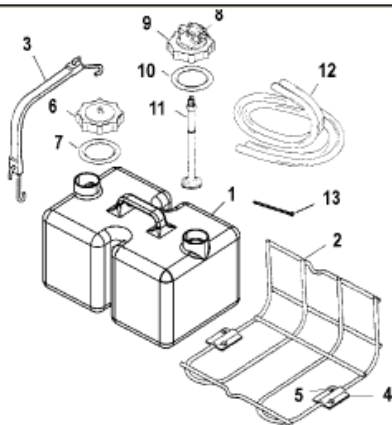

40

1599

14

20

Parts List

Ref	Class	Part	Description	Qty	Comment	Footnote
		887767K03	START/STOP SWITCH KIT (Triple	1		
-	22	852400	FLUSH COUPLING	1		
-		15969A 3	DECK OIL FILL KIT	1		
-		812497A 2	DIODE ASSEMBLY	1	(Dual Engine)	
-		44357Q 2	FLUSHING ATTACHMENT	1		
-		881150Q 1	DUAL WATER PICK-UP FLUSH SI	1		
-	32	825191A03	HOSE KIT, Rigging	1		
-	87	19674A 2	SWITCH KIT	1		
-		88334A 2	MERCATHODE KIT	1		
-	79	879899K04	SYSTEM TACK/SPEED KIT , Gray	1		
-	79	879897K03	SYSTEM TACK, Gray Face	1		
-	79	879899K14	SYSTEM TACK/SPEED KIT , Whit	1		
-	79	879897K13	SYSTEM TACK, White Face	1		
-		41729A 3	HOSE EXTENSION KIT	1		
-	84	877561A 2	HARNES, Adaptor	1		
-		859187A 1	TRIM SENDER	1		
-	87	887979A 2	TILT LIMIT SWITCH KIT	1		
1	1257	8742A22	TANK ASSEMBLY, Remote Oil, Re	1	(Non-Digital)	
1	1257	8742A21	TANK ASSEMBLY, Remote Oil	1	(Digital)	
2		12335A 1	BRACKET KIT	1		
3		12323A 1	CORD/HOOK KIT	1		
4		12320	BRACKET	2		
5	10	79968	SCREW, (#12-11 x .750)	4		
6	36	43298A 2	CAP ASSEMBLY	1		
7	25	11332	O-RING	1		
8		816190A 4	SENDER ASSEMBLY, Oil Level	1	(Non-Digital)	
8		816190A 5	SENDER ASSEMBLY, Oil Level	1	(Digital)	
9	36	43298A 2	CAP ASSEMBLY	1		
10	25	11332	O-RING	1		
11	32	99802	TUBE	12		
12	32	99439	HOSE, (114.00 Inches)	1		
13	54	816311T	CABLE TIE, (8.00 Inches)	5		
14		17334A 2	VISUAL WARNING SYSTEM	1		
15	88	17429	LAMP	1		
16		76424	BRACKET	1		
17	16	55422	STUD, (#10-32 x 2.00)	2		
18	12	24676	WASHER, (.200 x .440 x .032)	2		
19	11	68219	NUT, (#10-32)	2		
20		15969A 3	DECK OIL FILL KIT	1		
21		15969A 5	DECK PLATE KIT	1		
22		15969A 1	DECK PLATE	1		