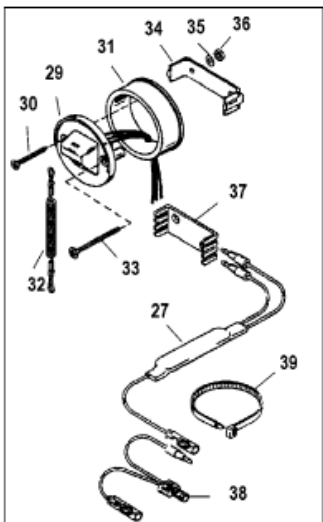

40

1599

14

20

Parts List

Ref	Class	Part	Description	Qty	Comment	Footnote
		887767K03	START/STOP SWITCH KIT (Triple	1		
-	22	852400	FLUSH COUPLING	1		
-		15969A 3	DECK OIL FILL KIT	1		
-		812497A 2	DIODE ASSEMBLY	1	(Dual Engine)	
-		44357Q 2	FLUSHING ATTACHMENT	1		
-		881150Q 1	DUAL WATER PICK-UP FLUSH SI	1		
-	32	825191A03	HOSE KIT, Rigging	1		
-	87	19674A 2	SWITCH KIT	1		
-		88334A 2	MERCATHODE KIT	1		
-	79	879899K04	SYSTEM TACK/SPEED KIT , Gray	1		
-	79	879897K03	SYSTEM TACK, Gray Face	1		
-	79	879899K14	SYSTEM TACK/SPEED KIT , Whit	1		
-	79	879897K13	SYSTEM TACK, White Face	1		
-		41729A 3	HOSE EXTENSION KIT	1		
-	84	877561A 2	HARNES, Adaptor	1		
-		859187A 1	TRIM SENDER	1		
-	87	887979A 2	TILT LIMIT SWITCH KIT	1		
1	1257	8742A22	TANK ASSEMBLY, Remote Oil, Re	1	(Non-Digital)	
1	1257	8742A21	TANK ASSEMBLY, Remote Oil	1	(Digital)	
2		12335A 1	BRACKET KIT	1		
3		12323A 1	CORD/HOOK KIT	1		
4		12320	BRACKET	2		
5	10	79968	SCREW, (#12-11 x .750)	4		
6	36	43298A 2	CAP ASSEMBLY	1		
7	25	11332	O-RING	1		
8		816190A 4	SENDER ASSEMBLY, Oil Level	1	(Non-Digital)	
8		816190A 5	SENDER ASSEMBLY, Oil Level	1	(Digital)	
9	36	43298A 2	CAP ASSEMBLY	1		
10	25	11332	O-RING	1		
11	32	99802	TUBE	12		
12	32	99439	HOSE, (114.00 Inches)	1		
13	54	816311T	CABLE TIE, (8.00 Inches)	5		
14		17334A 2	VISUAL WARNING SYSTEM	1		
15	88	17429	LAMP	1		
16		76424	BRACKET	1		
17	16	55422	STUD, (#10-32 x 2.00)	2		
18	12	24676	WASHER, (.200 x .440 x .032)	2		
19	11	68219	NUT, (#10-32)	2		
20		15969A 3	DECK OIL FILL KIT	1		
21		15969A 5	DECK PLATE KIT	1		
22		15969A 1	DECK PLATE	1		